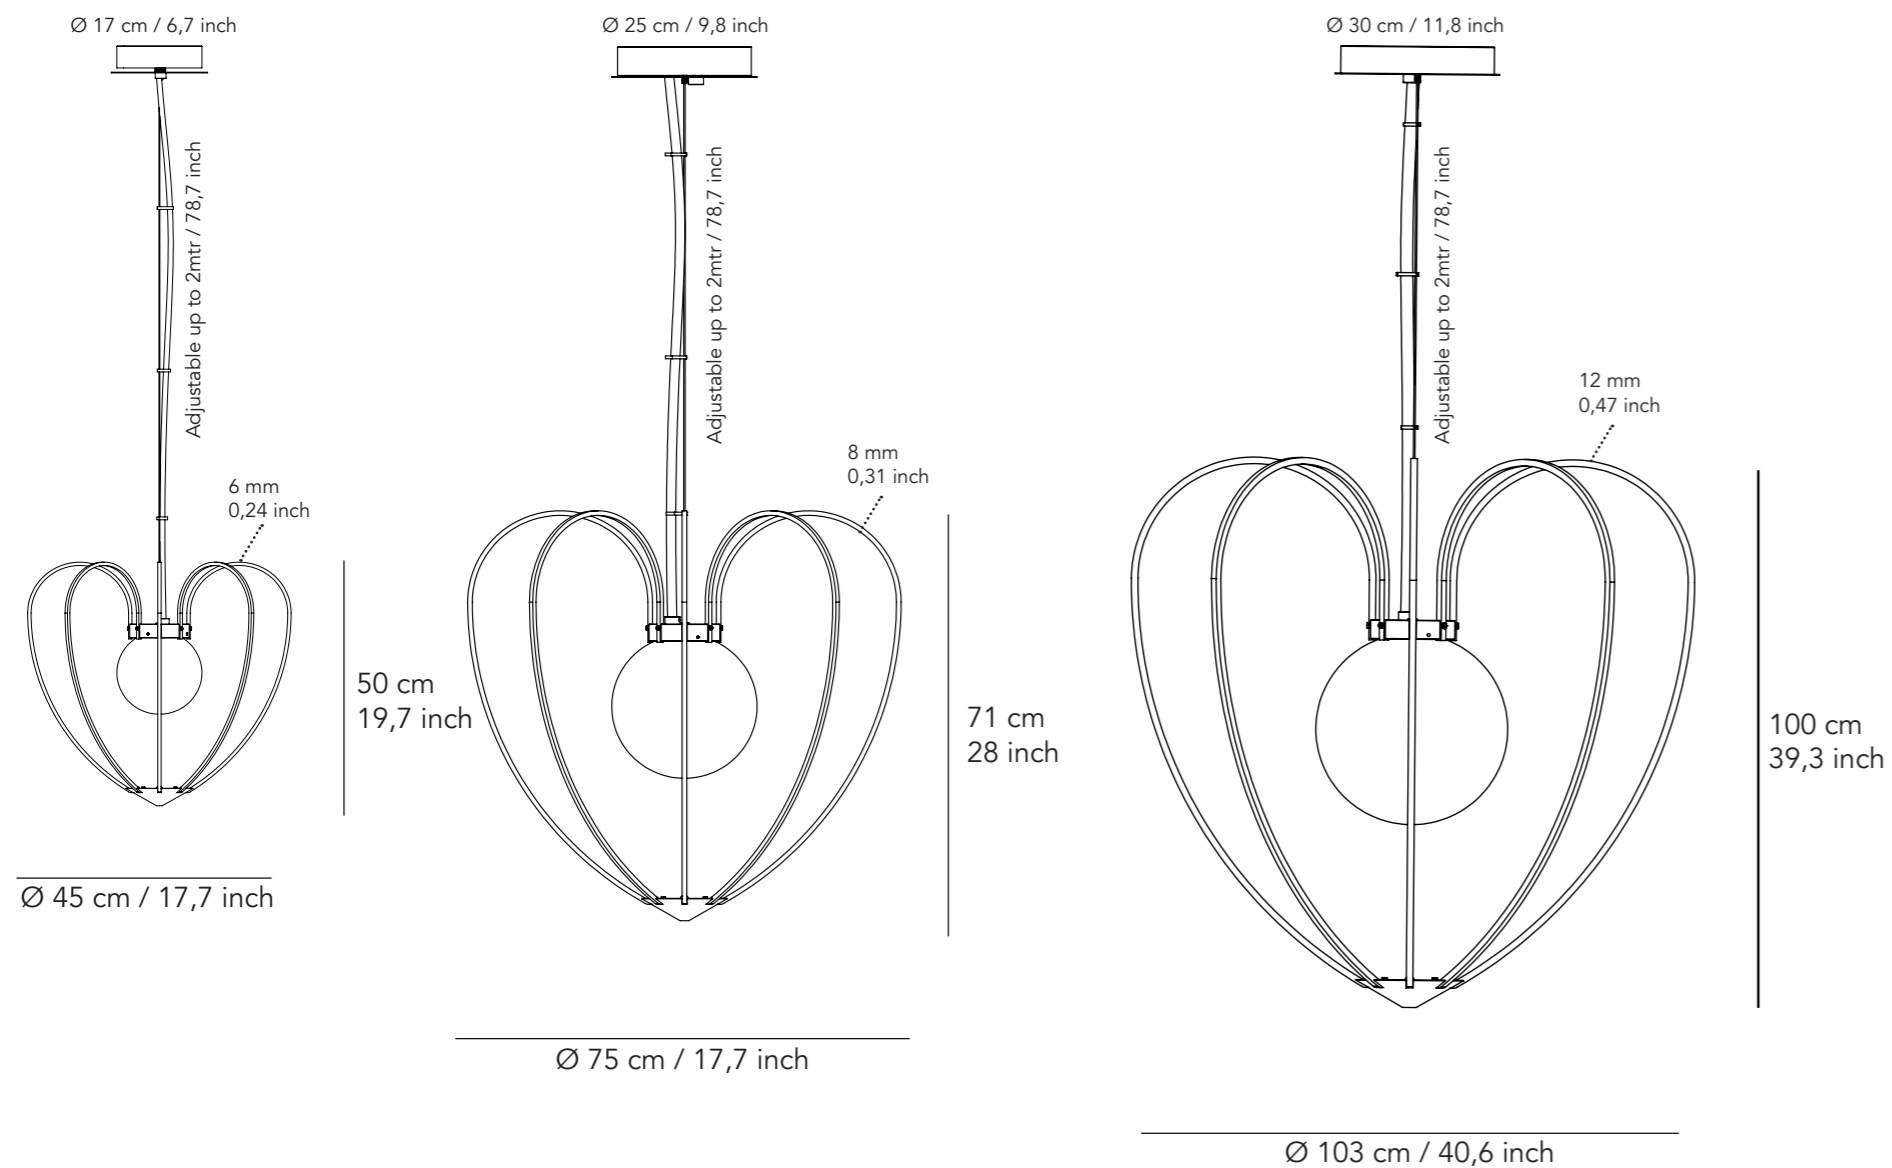

The cotton cable reaches for the ceiling, threaded like a branch, reaching for the sun.

The finish of each structure is paired with its own coloured cable.

The thickness of the cable increases with the size of the fixture.

100

75

45

ABOUT Kengi sizes

The Kengi fixture is available in 3 sizes.
The thickness of the structure & cable increase with the size.

ABOUT Kengi finish

The Kengi fixture is available in 3 finishes.
Structured black, polished aluminium and matt brass.

ABOUT Kengi cable

The finish of each structure is paired with its own coloured cable.
Black finish pairs with red, brass finish pairs with green, and aluminium finish pairs with anthracite.
The thickness of the cable (9mm / 15mm / 18mm) increases with the size of the fixture.
Colour black is optional. Standard length is 2 mtrs/ 78,7 inch.