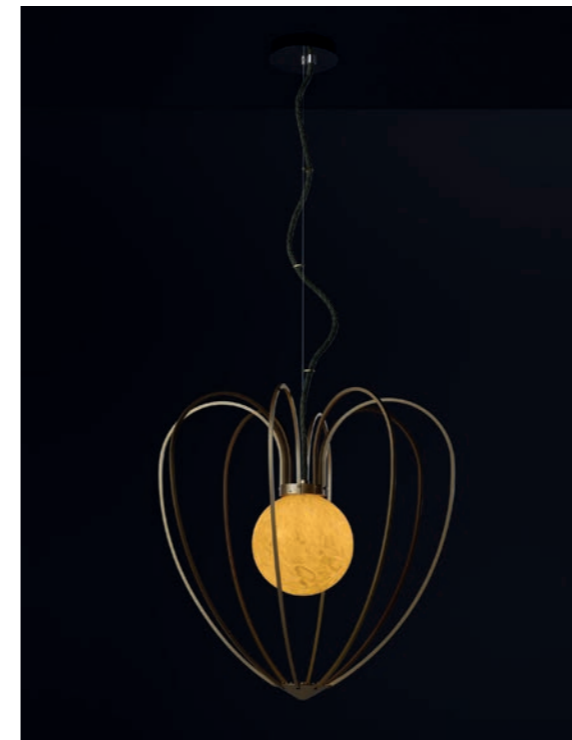

Every Kengi is unique, featuring its own mouth-blown glass ball

Glass available in 3 colours and 3 sizes.

Fixture available in 3 sizes and 3 finishes

ABOUT **Kengi Black** by Sybille van Gammeren

The Kengi black would perfectly fit into a clean modern interior.
Standard the Kengi black comes with the red cotton cable.
Glass available in 3 colours and 3 sizes.
Fixture available in 3 sizes.

100

75

45

ABOUT **Kengi Gold** by Sybille van Gammeren

The Kengi Gold would either fit into a classic or modern interior.
The matt brass finish creates a very warm but soft ambiance.
Standard the Kengi Gold comes with the anthracite cotton cable.
Glass available in 3 colours and 3 sizes.
Fixture available in 3 sizes .

100

75

45

ABOUT **Kengi Silver** by Sybille van Gammeren

The Kengi Silver would perfectly fit into the timeless interior. The polished finish absorbs the surrounding ambience and becomes a part of it. Standard the Kengi Silver comes with the anthracite cotton cable. Glass available in 3 colours and 3 sizes. Fixture available in 3 sizes .

ABOUT Kengi glass

Glass available in 3 colours: white, amber and green.
Every Kengi is unique, featuring its own mouth-blown glass ball.
Little imperfections in effect or transparency are due to this manual process.