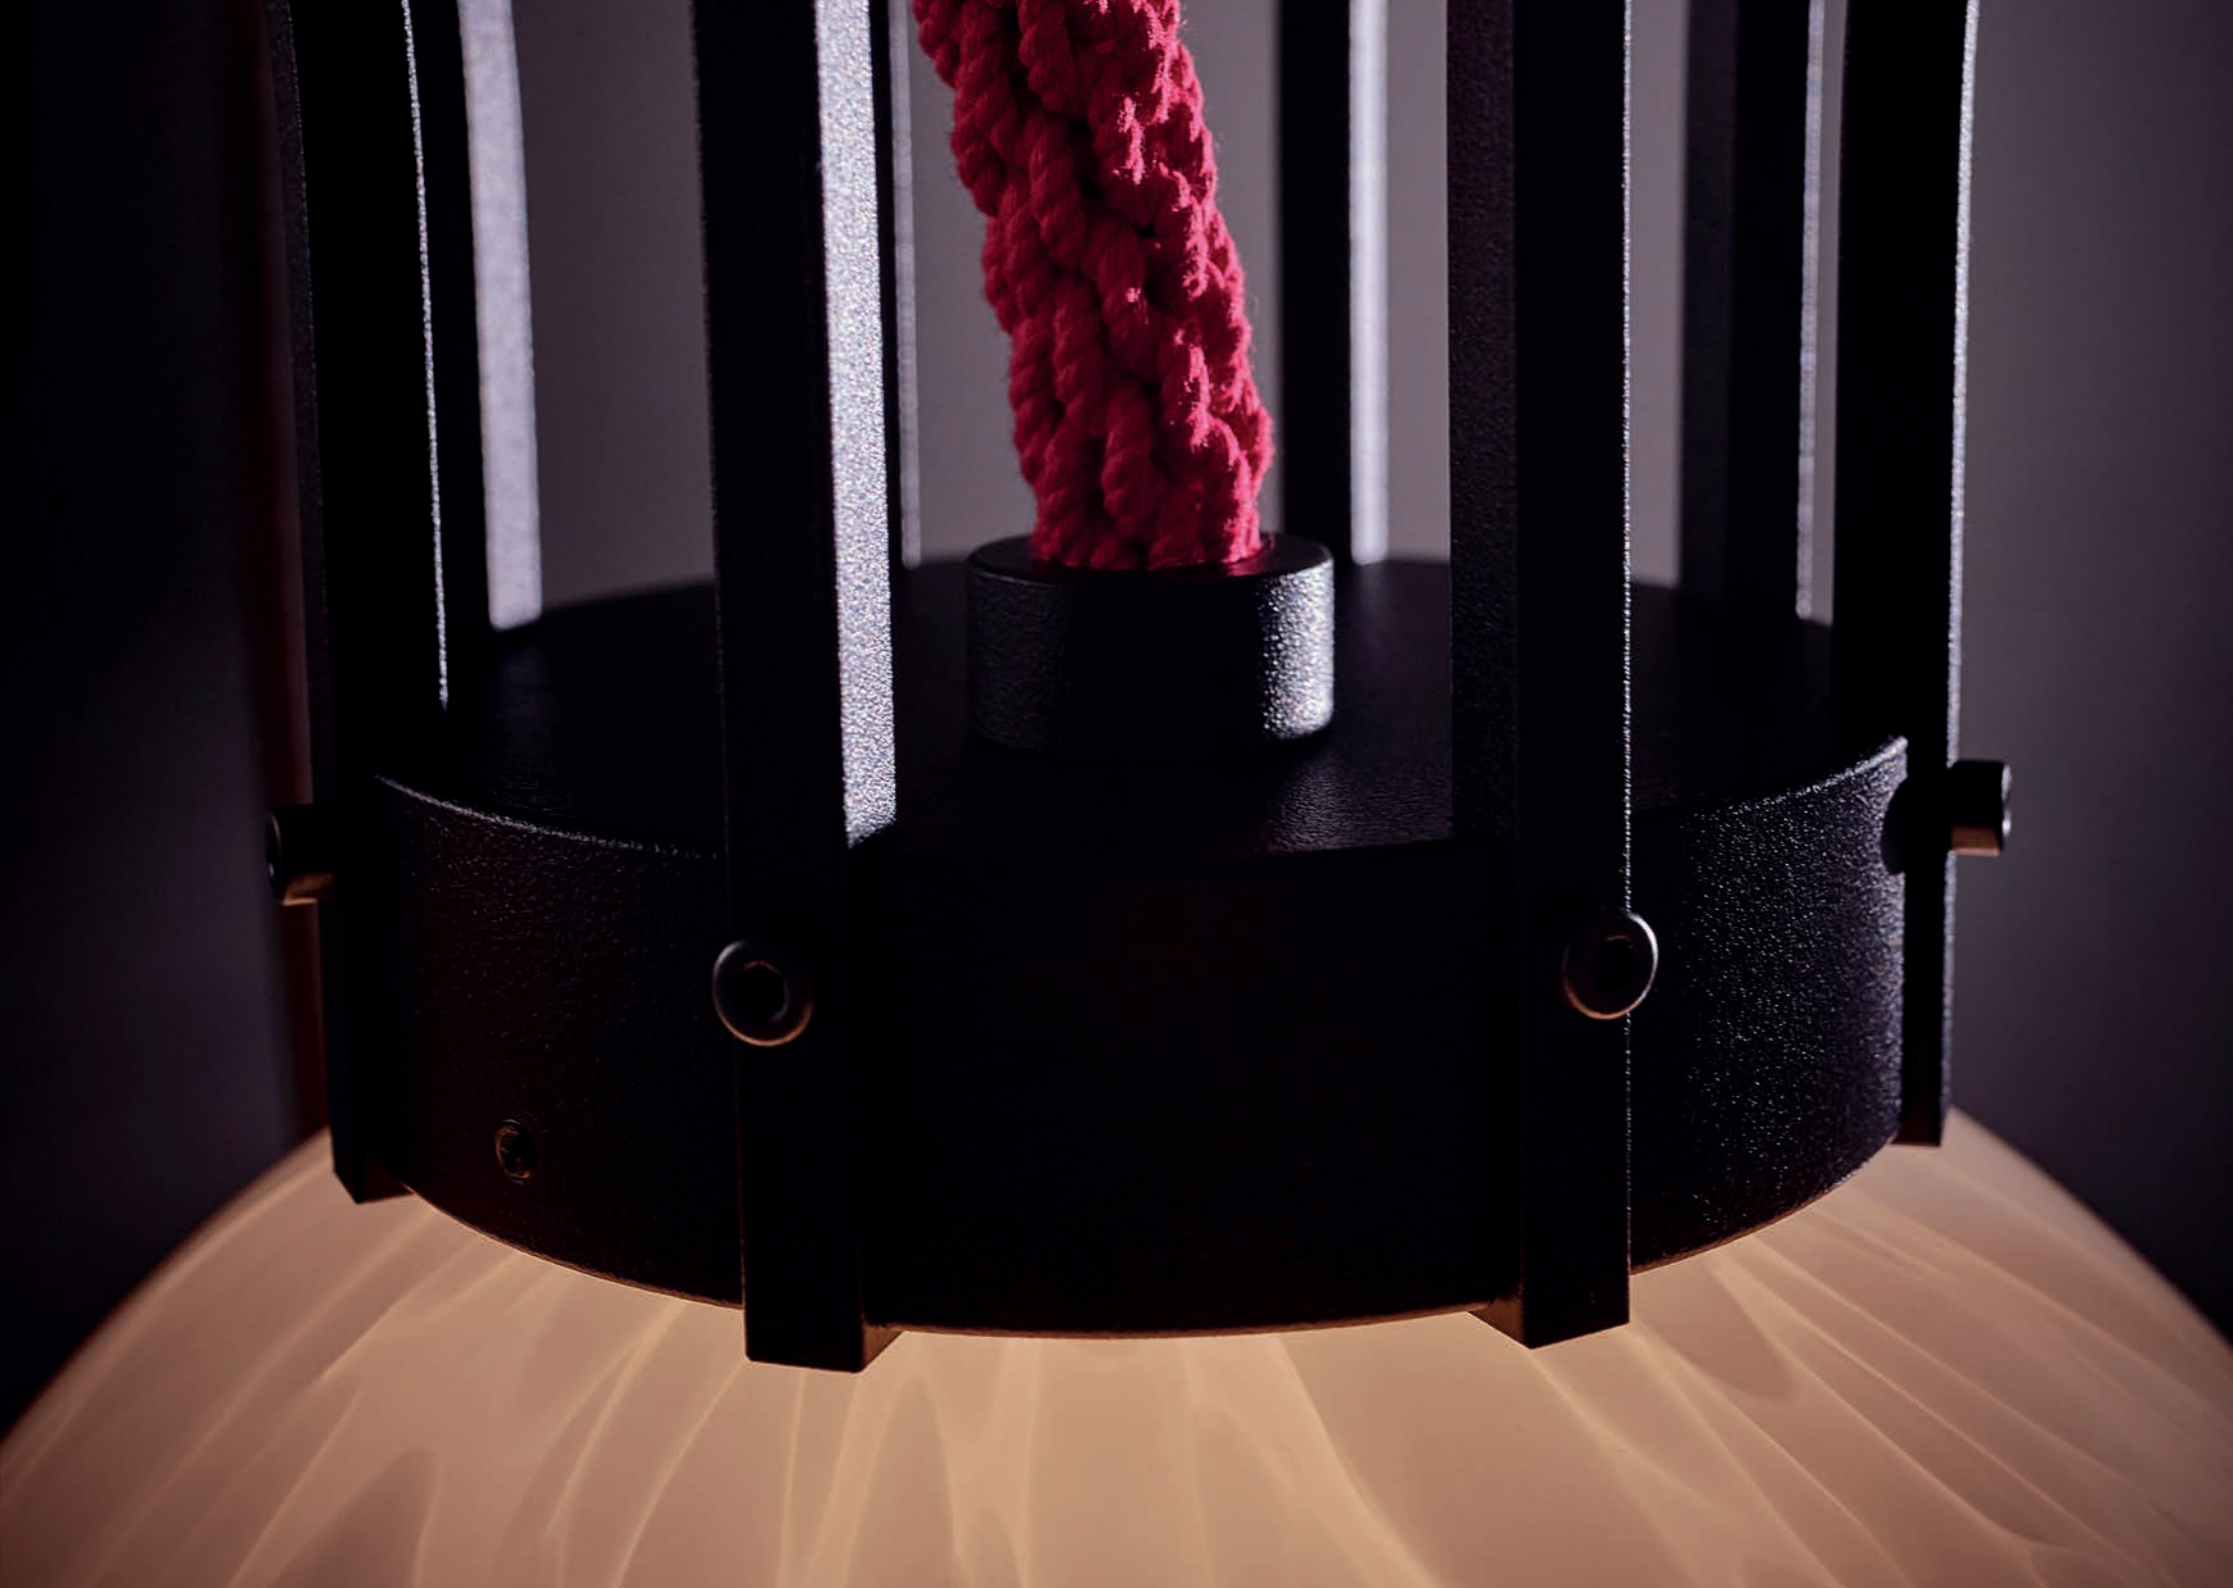

QUASAR
H O L L A N D

INTRODUCING **Kengi** by Sybille van Gammeren

ABOUT **Kengi** by Sybille van Gammeren

Inspired by the Physalis Alkekengi plant, with a touch of Art Deco.

Organic in look and feel, but strong in detailed construction.

The cotton cable reaches for the ceiling, threaded like a branch, reaching for the sun.

The finish of each structure is paired with its own coloured cable.

The thickness of the cable increases with the size of the fixture.

100

75

45

ABOUT **Kengi Gold** by Sybille van Gammeren

The Kengi Gold would either fit into a classic or modern interior.
The matt brass finish creates a very warm but soft ambiance.
Standard the Kengi Gold comes with the anthracite cotton cable.
Glass available in 3 colours and 3 sizes.
Fixture available in 3 sizes .

ABOUT Kengi glass

Glass available in 3 colours: white, amber and green.
Every Kengi is unique, featuring its own mouth-blown glass ball.
Little imperfections in effect or transparency are due to this manual process.