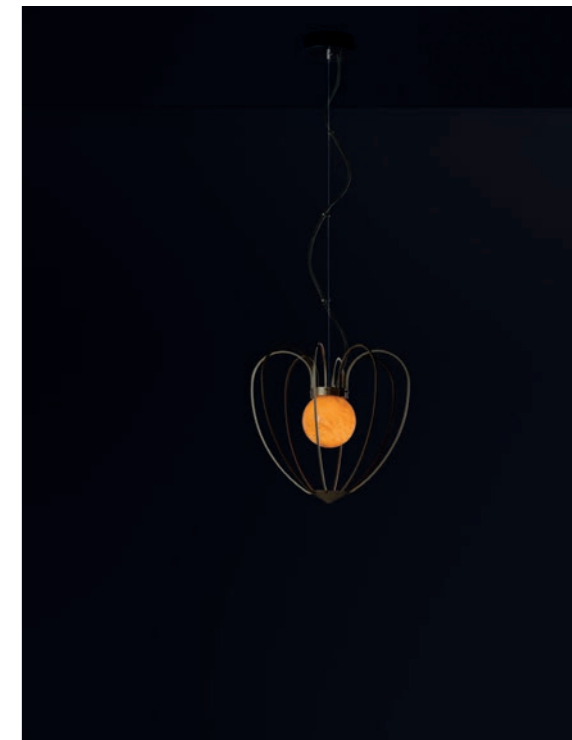

QUASAR
H O L L A N D

INTRODUCING **Kengi** by Sybille van Gammeren

ABOUT **Kengi** by Sybille van Gammeren

Inspired by the Physalis Alkekengi plant, with a touch of Art Deco.

Organic in look and feel, but strong in detailed construction.

100

75

45

ABOUT **Kengi Gold** by Sybille van Gammeren

The Kengi Gold would either fit into a classic or modern interior.
The matt brass finish creates a very warm but soft ambiance.
Standard the Kengi Gold comes with the anthracite cotton cable.
Glass available in 3 colours and 3 sizes.
Fixture available in 3 sizes .

100

75

45

ABOUT **Kengi Silver** by Sybille van Gammeren

The Kengi Silver would perfectly fit into the timeless interior. The polished finish absorbs the surrounding ambience and becomes a part of it. Standard the Kengi Silver comes with the anthracite cotton cable. Glass available in 3 colours and 3 sizes. Fixture available in 3 sizes .

ABOUT Kengi glass

Glass available in 3 colours: white, amber and green.
Every Kengi is unique, featuring its own mouth-blown glass ball.
Little imperfections in effect or transparency are due to this manual process.