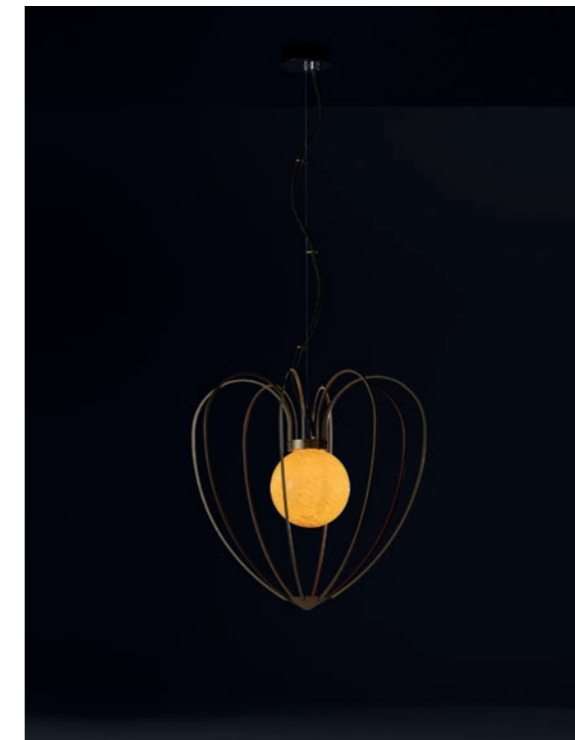

Every Kengi is unique, featuring its own mouth-blown glass ball

Glass available in 3 colours and 3 sizes.

Fixture available in 3 sizes and 3 finishes

ABOUT **Kengi Black** by Sybille van Gammeren

The Kengi black would perfectly fit into a clean modern interior.
Standard the Kengi black comes with the red cotton cable.
Glass available in 3 colours and 3 sizes.
Fixture available in 3 sizes.

100

75

45

ABOUT **Kengi Gold** by Sybille van Gammeren

The Kengi Gold would either fit into a classic or modern interior.
The matt brass finish creates a very warm but soft ambiance.
Standard the Kengi Gold comes with the anthracite cotton cable.
Glass available in 3 colours and 3 sizes.
Fixture available in 3 sizes .

100

75

45

ABOUT **Kengi Silver** by Sybille van Gammeren

The Kengi Silver would perfectly fit into the timeless interior. The polished finish absorbs the surrounding ambience and becomes a part of it. Standard the Kengi Silver comes with the anthracite cotton cable. Glass available in 3 colours and 3 sizes. Fixture available in 3 sizes .

ABOUT Kengi glass

Glass available in 3 colours: white, amber and green.
Every Kengi is unique, featuring its own mouth-blown glass ball.
Little imperfections in effect or transparency are due to this manual process.