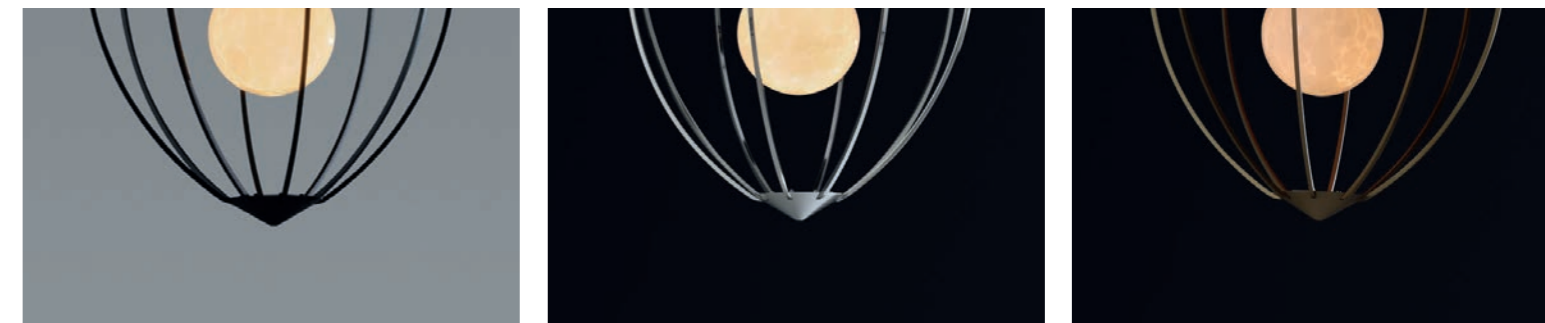

ABOUT Kengi finish

The Kengi fixture is available in 3 finishes.
Structured black, polished aluminium and matt brass.